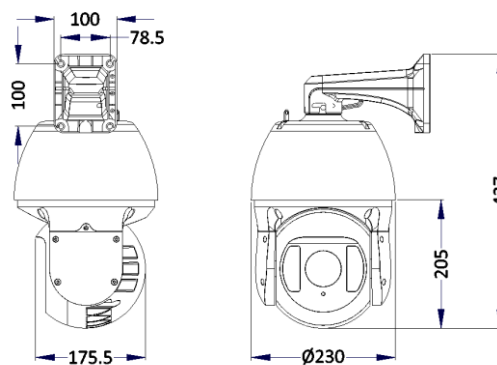

Accessories

Included:

Wall Mount Bracket

AC24V/2.2A Power Adapter

Optional:

Ceiling Mounting Bracket

Mount Adapter

Dimensions