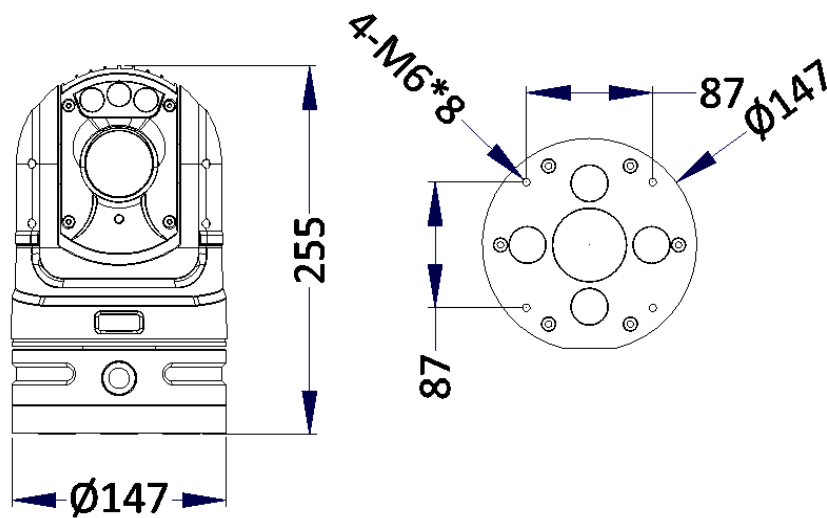

### Accessories

Included:

AC24V/2.2A Power Adapter

970 Damping Bracket

Cable

Tripod

Dimensions:

This datasheet is subject to change without prior notice. Please contact us to get the latest datasheet.