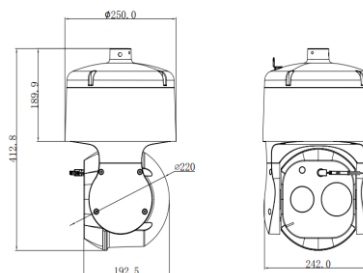

## Ultra Series | SD8A437-H

IR intensity	Automatically adjusted, depending on the zoom ratio
Port	
Audio I/O	1 input,1 output(optical)
Alarm I/O	1 input,1 output(optical)
General	
Power	AC24±25%, 50Hz
Power Consumption	48W
Dimension	412.8*φ250
Weight	7.8KG
IP Level	IP66, (electrostate level:4), (surge level:4)
Working Temperature	-40°C ~ 70 °C
Humidity	Humidity 90% or less

### Dimensions

This datasheet is subject to change without prior notice. Please contact us to get the latest datasheet.