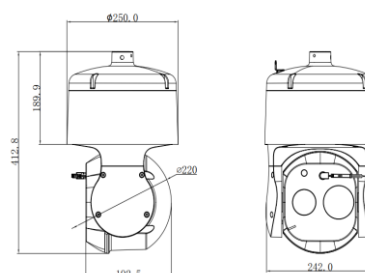

# Ultra Series | SD8A237-H

Power Loss Recovery	Support
Infrared	
IR distance	Up to 800m
IR intensity	Automatically adjusted, depending on the zoom ratio
Port	
Audio I/O	1 input,1 output(optical)
Alarm I/O	1 input,1 output(optical)
General	
Power	AC24±25%, 50Hz
Power Consumption	48W
Dimension	412.8*φ250
Weight	7.8KG
IP Level	IP66, (electrostatic level:4), (surge level:4)
Working Temperature	-40℃~70℃
Humidity	Humidity 90% or less

## Dimensions