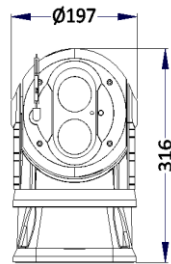

Portable Series | PTZ5A433-G

Accessories

Included:

AC24V/2.2A Power Adapter

970 Damping Bracket

Cable

Dimensions

Unit: