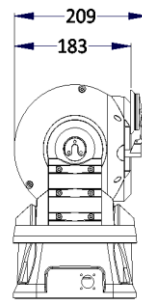

Portable Series | PTZ5A433-G

Accessories

Included:

AC24V/2.2A Power Adapter

970 Damping Bracket

Cable

Dimensions

Unit: