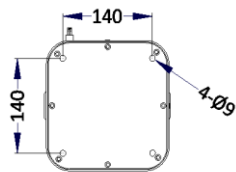

Portable Series | PTZ5A433-G

3D Noise Reduction	Support
Image overlay	Support BMP 24 bit image overlay, optional region
ROI	ROI supports one fixed region for each three-bit stream
Network	
Network Storage	Built-in memory card slot, support Micro SD/SDHC/SDXC, up to 128 GB; NAS (NFS, SMB/ CIFS)
Protocol	ONVIF(PROFILE S,PROFILE G) ,GB28181-2016
PTZ	
Pan Range	360° endless
Pan Speed	0.05°~80° /s
Tilt Range	-20°~90° or -30°~40°
Tilt Speed	0.05°~80°/s
Presets	255
Patrol Scan	6 patrols, up to 18 presets per patrol
Pattern Scan	4 , with the total recording time not less than 10 mins
Power Off Memory	Support
Infrared	
IR Distance	Up to 150m(800m optical)
IR Intensity	Automatically adjusted, depending on the zoom ratio
Port	
Audio I/O	NA
Alarm I/O	NA
General	
Power	DC 12~24V,40W(Max)
Working Temperature	-40°C~60°C
Humidity	Humidity 90% or less
Protection Level	Ip67, TVS 4000V Lightning protection, surge protection
Wiper	Optional
Mount Option	Vehicle mounting, Ceiling/tripod Mounting
Dimension	φ197×316
Weight	6.5kg

Portable Series | PTZ5A433-G

Accessories

Included:

AC24V/2.2A Power Adapter

970 Damping Bracket

Cable

Dimensions

Unit: