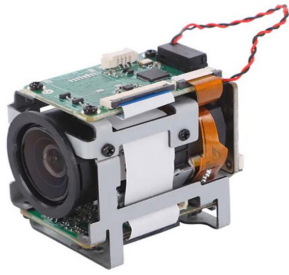

4MP 4x Zoom Camera Module

Functions:

- Resolution: up to 4MP (2560*1440) ,Output Full HD :2560*1440@30fps Live Image.
- Starlight Low Illumination, 0.001Lux/F1.6(color),0.0005Lux/F1.6(B/W) ,0 Lux with IR
- 4x Optical Zoom
- Smart Features (Optional)

| Camera | |
|---------------------------------------|--|
| Image Sensor | 1/2.8" Progressive Scan CMOS |
| Minimum Illumination | Color:0.001 Lux @(F1.6,AGC ON);B/W:0.0005Lux @(F1.6,AGC ON) |
| Shutter | 1/25s to 1/100,000s; Supports delayed shutter |
| Auto Iris | DC |
| Day/Night Switch | IR cut filter |
| Lens | |
| Focal Length | 3-12mm, 4X Optical Zoom |
| Aperture Range | F1.6-F3 |
| Horizontal field of view | 108.6-32° (wide-tele) |
| Minimum Working distance | 1000mm-1000mm (wide-tele) |
| Zoom speed | Approximately 1.5s(optical lens, wide to tele) |
| Compression Standard | |
| Video Compression | H.265 / H.264 / MJPEG |
| H.265 Type | Main Profile |
| H.264 Type | BaselLine Profile / Main Profile / High Profile |
| Video Bitrate | 32 Kbps~16Mbps |
| Audio Compression | G.711a/G.711u/G.722.1/G.726/MP2L2/AAC/PCM |
| Audio Bitrate | 64Kbps(G.711)/16Kbps(G.722.1)/16Kbps(G.726)/32-192Kbps(MP2L2)/16-64Kbps(AAC) |
| Image (Maximum Resolution: 2560*1440) | |
| Main Stream | 50Hz: 25fps (2560*1440, 1920 × 1080, 1280 × 960, 1280 × 720); 60Hz: 30fps (2560*1440, 1920 × 1080, 1280 × 960, 1280 × 720) |
| Third Stream | 50Hz: 25fps(704 ×576); 60Hz: 30fps(704 ×576) |
| Image settings | Saturation, Brightness, Contrast and Sharpness can be adjusted via the client-side or browser |